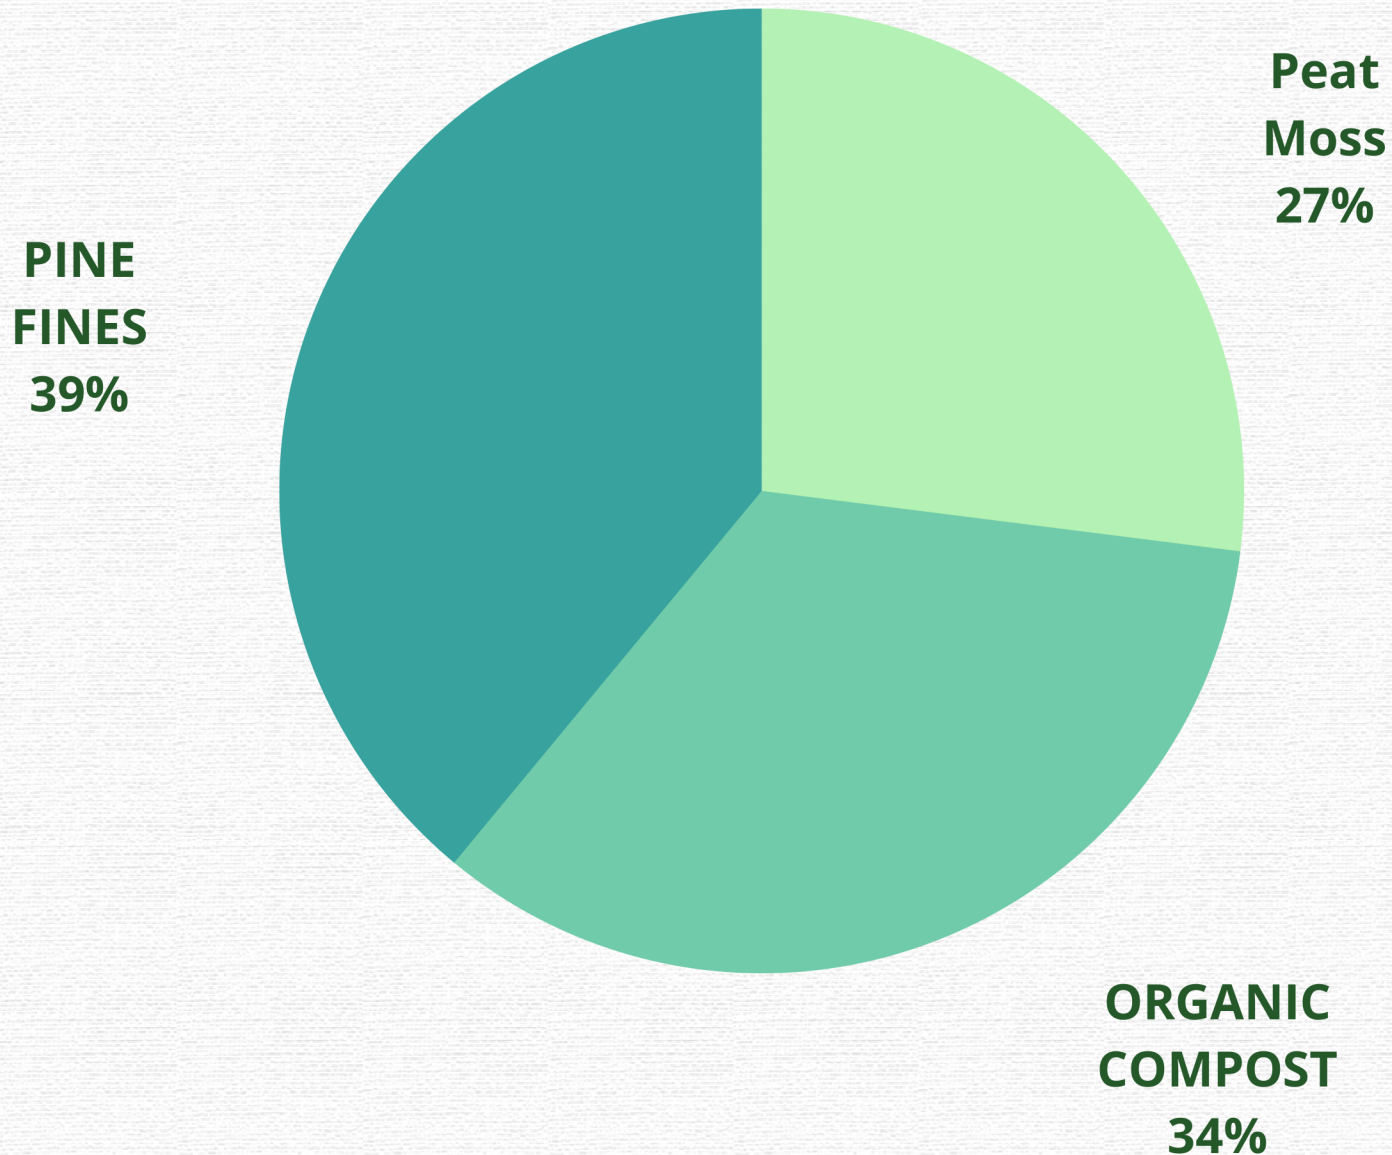

# RAISED BED MIX

Also includes 20 pounds of 4-3-2 Chicken Litter Fertilizer per cubic yard.